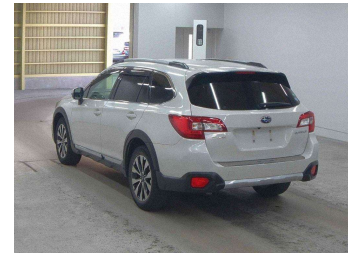

Purchase Price **$20,995**
Includes GST, Registration & Licensing

Finance may be available on this vehicle. Ask one of our friendly staff for more information.

Gain peace of mind with Mechanical Breakdown Insurance. **Ask us how.**

Top features

- » 4WD
- » ABS Brakes
- » Air Bag(s)
- » Air Conditioning
- » Alloys
- » Bluetooth
- » Cam Chain Engine
- » Central Locking
- » Climate Control
- » Cruise Control
- » EFI
- » Electric Mirrors
- » Electric Windows
- » ESC
- » Fog Lights
- » Heated Seats
- » Immobiliser
- » Leather Seats

Body Style
Station Wagon

Odometer
105,800 km

Engine
2500 cc

Fuel Type
Petrol

Transmission
Automatic

Wheels
-

VIN
-

Interior
Charcoal

Safety
-

Reg No.
-

Ext Colour
Pearl White

History
-

Seats
-

CO2 Emissions
-

Energy Economy
-

Stock ID: 19044

Darryl Phillips Motor Company | Phone 03 3082441 | Email terence@dpmc.co.nz
600 East Street, Ashburton 7700, New Zealand
www.darrylphillips.co.nz