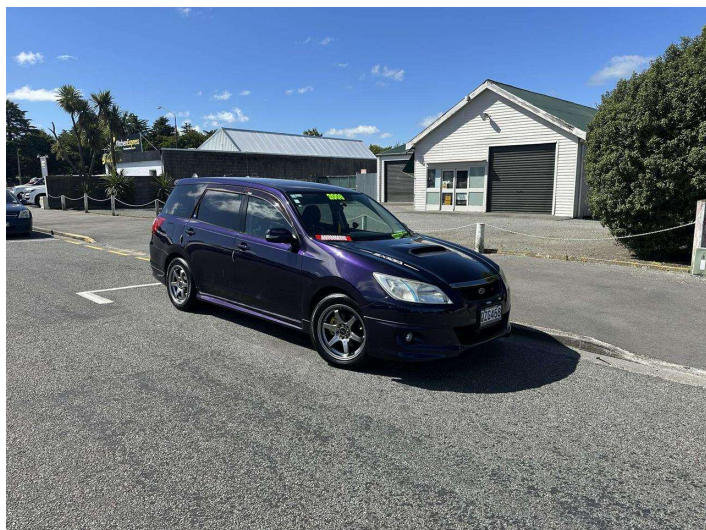

# 2008 Subaru Exiga

**Darryl Phillips**  
MOTOR COMPANY  
Ph. 03 308 2441 M: 027 275 8617 www.darrylphillips.co.nz

- Trade ins are welcome**  
Easy straight forward process
- Easy & Fast Finance**  
Quick & Affordable
- Car Insurance**  
Comprehensive, easy & simple
- Extended Warranties**  
Coverage for up to 5 years

Body Style  
**5 door, People Movers**

Odometer  
**120,000 km**

Engine  
**2000 cc**

Fuel Type  
**Petrol**

Transmission  
**Automatic**

Wheels  
-

VIN  
**7AT0GF1RX21008452**

Interior  
**Charcoal**