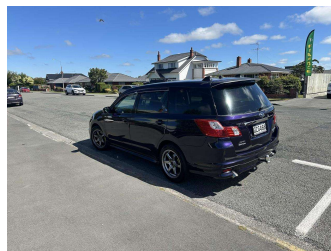

# 2008 Subaru Exiga

**Darryl Phillips**  
MOTOR COMPANY  
Ph. 03 308 2441 M: 027 275 8617 www.darrylphillips.co.nz

- Trade ins are welcome**  
Easy straight forward process
- Easy & Fast Finance**  
Quick & Affordable
- Car Insurance**  
Comprehensive, easy & simple
- Extended Warranties**  
Coverage for up to 5 years

Body Style  
**5 door, People Movers**

Odometer  
**120,000 km**

Engine  
**2000 cc**

Fuel Type  
**Petrol**

Transmission  
**Automatic**

Wheels  
-

VIN  
**7AT0GF1RX21008452**

Interior  
**Charcoal**