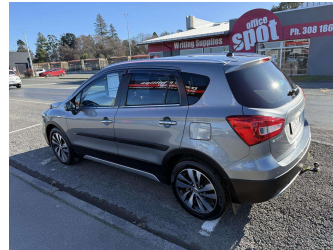

2018 Suzuki SX4 S-CROSS

Darryl Phillips
MOTOR COMPANY
Ph. 03 308 2441 M: 027 275 8617 www.darrylphillips.co.nz

- Trade ins are welcome**
Easy straight forward process
- Easy & Fast Finance**
Quick & Affordable
- Car Insurance**
Comprehensive, easy & simple
- Extended Warranties**
Coverage for up to 3 years