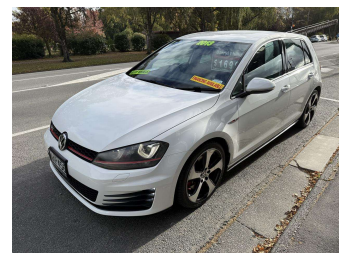

2013 Volkswagen Golf

Darryl Phillips
MOTOR COMPANY
Ph. 03 308 2441 M. 027 275 8617 www.darrylphillips.co.nz

- Trade ins are welcome**
Easy straight forward process
- Easy & Fast Finance**
Quick & Affordable
- Car Insurance**
Comprehensive, easy & simple
- Extended Warranties**
Coverage for up to 3 years

Top features

- » ABS Brakes
- » Air Bag(s)
- » Air Conditioning
- » Alloys
- » Bluetooth
- » Climate Control
- » EFI
- » Electric Windows
- » Immobiliser
- » Overdrive
- » Turbo

Body Style
5 door, Hatchback

Odometer
157,700 km

Engine
2000 cc

Fuel Type
Petrol

Transmission
Automatic

Wheels
-

VIN
WVWZZZAUZEW004936

Interior
Charcoal

Safety