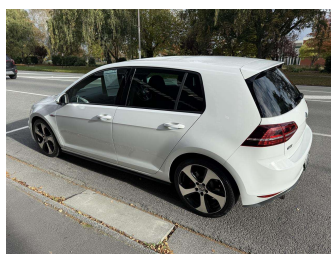

2013 Volkswagen Golf

Darryl Phillips
MOTOR COMPANY
Ph. 03 308 2441 M. 027 275 8617 www.darrylphillips.co.nz

- Trade ins are welcome**
Easy straight forward process
- Easy & Fast Finance**
Quick & Affordable
- Car Insurance**
Comprehensive, easy & simple
- Extended Warranties**
Coverage for up to 3 years