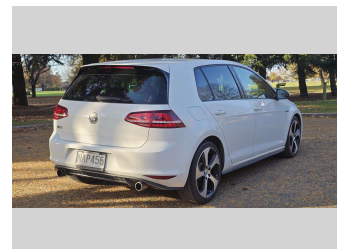

2013 Volkswagen Golf

Darryl Phillips
MOTOR COMPANY
Ph. 03 308 2441 M. 027 275 8617 www.darrylphillips.co.nz

- Trade ins are welcome**
Easy straight forward process
- Easy & Fast Finance**
Quick & Affordable
- Car Insurance**
Comprehensive, easy & simple
- Extended Warranties**
Coverage for up to 3 years

- Top features**
- » ABS Brakes
 - » Air Bag(s)
 - » Air Conditioning
 - » Alloys
 - » Bluetooth
 - » Climate Control
 - » EFI
 - » Electric Windows
 - » Immobiliser
 - » Overdrive
 - » Turbo

Body Style
5 door, Hatchback