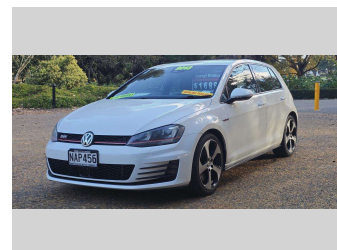

2013 Volkswagen Golf

Darryl Phillips
MOTOR COMPANY
Ph. 03 308 2441 M. 027 275 8617 www.darrylphillips.co.nz

- Trade ins are welcome**
Easy straight forward process
- Easy & Fast Finance**
Quick & Affordable
- Car Insurance**
Comprehensive, easy & simple
- Extended Warranties**
Coverage for up to 3 years

- Top features**
- » ABS Brakes
 - » Air Bag(s)
 - » Air Conditioning
 - » Alloys
 - » Bluetooth
 - » Climate Control
 - » EFI
 - » Electric Windows
 - » Immobiliser
 - » Overdrive
 - » Turbo

Body Style
5 door, Hatchback

Reg No.
NAP456

Odometer
157,700 km

Ext Colour
White

Engine
2000 cc

History
-

Fuel Type
Petrol

Seats
5 seats

Transmission
Automatic