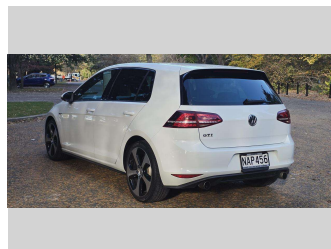

2013 Volkswagen Golf

Darryl Phillips
MOTOR COMPANY
Ph. 03 308 2441 M. 027 275 8617 www.darrylphillips.co.nz

- Trade ins are welcome**
Easy straight forward process
- Easy & Fast Finance**
Quick & Affordable
- Car Insurance**
Comprehensive, easy & simple
- Extended Warranties**
Coverage for up to 3 years

- Top features**
- » ABS Brakes
 - » Air Bag(s)
 - » Air Conditioning
 - » Alloys
 - » Bluetooth
 - » Climate Control
 - » EFI
 - » Electric Windows
 - » Immobiliser
 - » Overdrive
 - » Turbo

Body Style
5 door, Hatchback

Reg No.
NAP456

Odometer
157,700 km

Ext Colour
White

Engine
2000 cc

History
-

Fuel Type
Petrol

Seats
5 seats

Transmission
Automatic