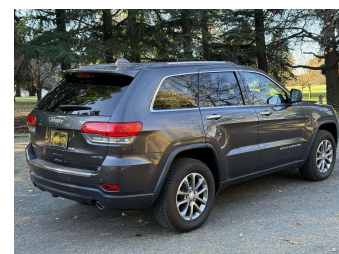

2016 Jeep Grand Cherokee Limited

Purchase Price
Includes GST, Registration & Licensing

\$29,995

Finance may be available on this vehicle. Ask one of our friendly staff for more information.

Gain peace of mind with Mechanical Breakdown Insurance. **Ask us how.**

Body Style
5 door, SUV / 4x4

Odometer
80,000 km

Engine
3600 cc

Fuel Type
Petrol

Transmission
Automatic

Wheels
-

VIN
1C4RJFFG5FC901755

Interior
Charcoal