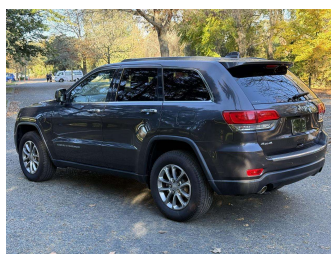

2016 Jeep Grand Cherokee Limited

Purchase Price
Includes GST, Registration & Licensing

\$29,995

Finance may be available on this vehicle. Ask one of our friendly staff for more information.

Gain peace of mind with Mechanical Breakdown Insurance. **Ask us how.**

Body Style
5 door, SUV / 4x4

Odometer
80,000 km

Engine
3600 cc

Fuel Type
Petrol

Transmission
Automatic

Wheels
-

VIN
1C4RJFFG5FC901755

Interior
Charcoal