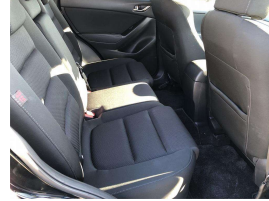

2015 Mazda CX-5 XD Proactive 4WD

VEHICLE INFORMATION

Cash Price

Includes GST,
Registration &
Licensing

$26,995

Finance may be
available on this
vehicle.

Ask one of our
friendly staff for
more information.

Darryl Phillips
MOTOR COMPANY