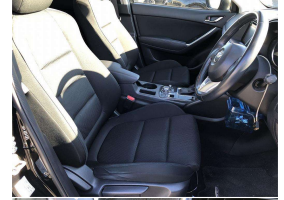

2015 Mazda CX-5 XD Proactive 4WD

VEHICLE INFORMATION

Cash Price

Includes GST,
Registration &
Licensing

$26,995

Finance may be
available on this
vehicle.

Ask one of our
friendly staff for
more information.

Darryl Phillips
MOTOR COMPANY