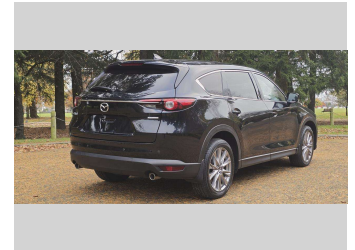

2020 Mazda CX-8

Darryl Phillips
MOTOR COMPANY
Ph. 03 308 2441 M: 027 275 8617 www.darrylphillips.co.nz

- Trade Ins are welcome**
Easy straight forward process
- Easy & Fast Finance**
Quick & Affordable
- Car Insurance**
Comprehensive, easy & simple
- Extended Warranties**
Coverage for up to 3 years

Body Style
5 door, RV-SUV

Odometer
61,000 km

Engine
2500 cc

Fuel Type
Petrol

Transmission
Automatic

Wheels
-

VIN
7AT0C149X26200531

Interior
Charcoal