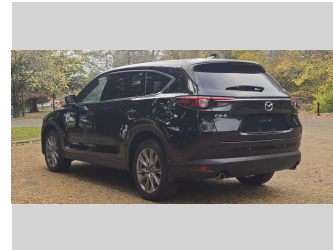

2020 Mazda CX-8

Darryl Phillips
MOTOR COMPANY
Ph. 03 308 2441 M: 027 275 8617 www.darrylphillips.co.nz

- Trade Ins are welcome**
Easy straight forward process
- Easy & Fast Finance**
Quick & Affordable
- Car Insurance**
Comprehensive, easy & simple
- Extended Warranties**
Coverage for up to 3 years

Body Style
5 door, RV-SUV

Odometer
61,000 km

Engine
2500 cc

Fuel Type
Petrol

Transmission
Automatic

Wheels
-

VIN
7AT0C149X26200531

Interior
Charcoal