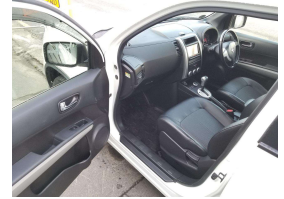

2012 Nissan X-Trail 20X 4WD

VEHICLE INFORMATION

Cash Price

Includes GST,
Registration &
Licensing

\$15,995

Finance may be
available on this
vehicle.

Ask one of our
friendly staff for
more information.

Darryl Phillips
MOTOR COMPANY

Gain peace of mind
with Mechanical
Breakdown Insurance.
Ask us how.

Body

5 door, SUV / 4x4

Odometer

92,165 km

Engine

2000 cc

Fuel Type

-

Ext Colour

Pearl

History

Ex-Overseas

Seats

5 seats

Interior