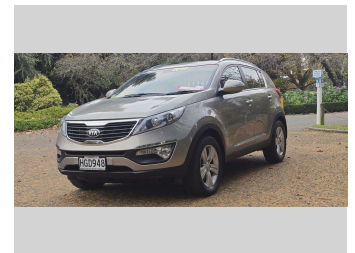

# 2014 Kia Sportage URBAN EX

**Darryl Phillips**  
MOTOR COMPANY  
Ph. 03 308 2441 M: 027 275 8617 www.darrylphillips.co.nz

- Trade ins are welcome**  
Easy straight forward process
- Easy & Fast Finance**  
Quick & Affordable
- Car Insurance**  
Comprehensive, easy & simple
- Extended Warranties**  
Coverage for up to 5 years

Body Style  
**5 door, RV-SUV**

Odometer  
**77,800 km**

Engine  
**2000 cc**

Fuel Type  
**Petrol**

Transmission  
**Automatic**

Wheels  
-

VIN  
**U5YPC811MDL378401**

Interior  
**Charcoal**