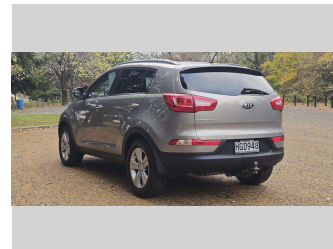

# 2014 Kia Sportage URBAN EX

**Darryl Phillips**  
MOTOR COMPANY  
Ph. 03 308 2441 M: 027 275 8617 www.darrylphillips.co.nz

- Trade ins are welcome**  
Easy straight forward process
- Easy & Fast Finance**  
Quick & Affordable
- Car Insurance**  
Comprehensive, easy & simple
- Extended Warranties**  
Coverage for up to 5 years

Body Style  
**5 door, RV-SUV**

Odometer  
**77,800 km**

Engine  
**2000 cc**

Fuel Type  
**Petrol**

Transmission  
**Automatic**

Wheels  
-

VIN  
**U5YPC811MDL378401**

Interior  
**Charcoal**