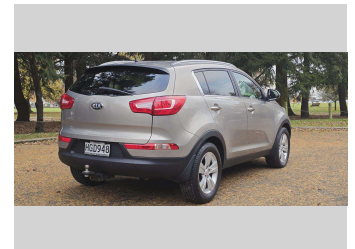

# 2014 Kia Sportage URBAN EX

**Darryl Phillips**  
MOTOR COMPANY  
Ph. 03 308 2441 M: 027 275 8617 www.darrylphillips.co.nz

- Trade ins are welcome**  
Easy straight forward process
- Easy & Fast Finance**  
Quick & Affordable
- Car Insurance**  
Comprehensive, easy & simple
- Extended Warranties**  
Coverage for up to 5 years

Body Style  
**5 door, RV-SUV**

Odometer  
**77,800 km**

Engine  
**2000 cc**

Fuel Type  
**Petrol**

Transmission  
**Automatic**

Wheels  
-

VIN  
**U5YPC811MDL378401**

Interior  
**Charcoal**