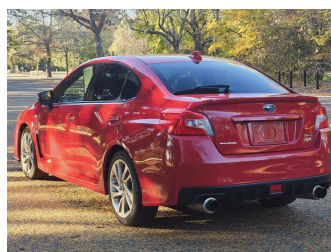

# 2016 Subaru WRX 4WD S4 2.0GT-S

**Darryl Phillips**  
MOTOR COMPANY  
Ph. 03 308 2441 M: 027 275 8617 www.darrylphillips.co.nz

- Trade ins are welcome**  
Easy straight forward process
- Easy & Fast Finance**  
Quick & Affordable
- Car Insurance**  
Comprehensive, easy & simple
- Extended Warranties**  
Coverage for up to 5 years

Body Style  
**4 door, Sedan**

Odometer  
**73,000 km**

Engine  
**2000 cc**

Fuel Type  
**Petrol**

Transmission  
**Automatic**

Wheels  
-

VIN  
**7AT0GF20X26018135**

Interior  
**Charcoal**