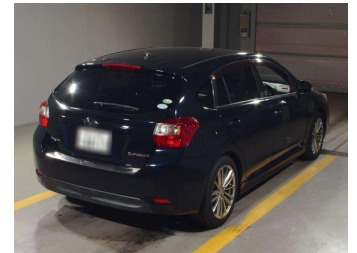

2013 Subaru Impreza Sports 4WD 2.0 EYESIGHT

Darryl Phillips
MOTOR COMPANY
Ph. 03 308 2441 M. 027 275 8617 www.darrylphillips.co.nz

- Trade Ins are welcome
Easy straight forward process
- Easy & Fast Finance
Quick & Affordable
- Car Insurance
Comprehensive, easy & simple
- Extended Warranties
Coverage for up to 5 years

Body Style
Hatchback

Odometer
75,000 km

Engine
2000 cc

Fuel Type
Petrol

Transmission
Automatic

Wheels
-

VIN
7AT0GF09X24045622

Interior
Charcoal