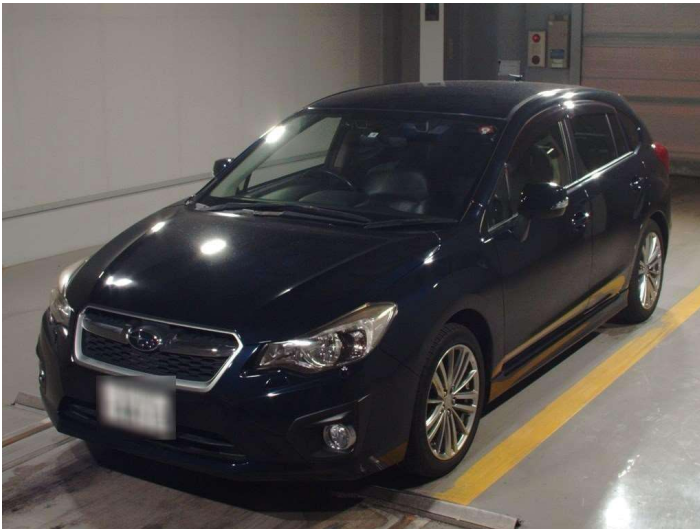

2013 Subaru Impreza Sports 4WD 2.0 EYESIGHT

Darryl Phillips
MOTOR COMPANY
Ph. 03 308 2441 M. 027 275 8617 www.darrylphillips.co.nz

- Trade Ins are welcome
Easy straight forward process
- Easy & Fast Finance
Quick & Affordable
- Car Insurance
Comprehensive, easy & simple
- Extended Warranties
Coverage for up to 5 years

Purchase Price **\$12,995**
Includes GST, Registration & Licensing

Finance may be available on this vehicle. Ask one of our friendly staff for more information.

Gain peace of mind with Mechanical Breakdown Insurance. **Ask us how.**

Body Style
Hatchback

Odometer
75,000 km

Engine
2000 cc

Fuel Type
Petrol

Transmission
Automatic

Wheels
-

VIN
7AT0GF09X24045622

Interior
Charcoal