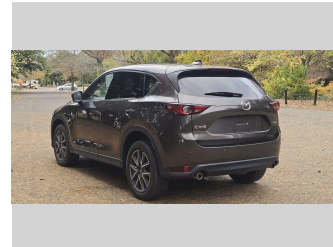

2020 Mazda CX-5 25S L PACKAGE

Darryl Phillips
MOTOR COMPANY
Ph. 03 308 2441 M. 027 275 8617 www.darrylphillips.co.nz

- Trade ins are welcome**
Easy straight forward process
- Easy & Fast Finance**
Quick & Affordable
- Car Insurance**
Comprehensive, easy & simple
- Extended Warranties**
Coverage for up to 5 years

Body Style
5 door, RV-SUV

Odometer
26,000 km

Engine
2500 cc

Fuel Type
Petrol

Transmission
Automatic

Wheels
-

VIN
7AT0C144X25401150

Interior
Charcoal