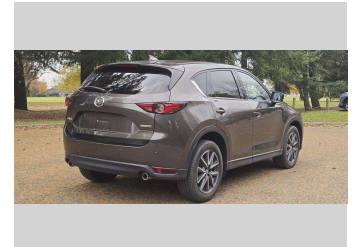

2020 Mazda CX-5 25S L PACKAGE

Darryl Phillips
MOTOR COMPANY
Ph. 03 308 2441 M. 027 275 8617 www.darrylphillips.co.nz

- Trade ins are welcome**
Easy straight forward process
- Easy & Fast Finance**
Quick & Affordable
- Car Insurance**
Comprehensive, easy & simple
- Extended Warranties**
Coverage for up to 5 years

Body Style
5 door, RV-SUV

Odometer
26,000 km

Engine
2500 cc

Fuel Type
Petrol

Transmission
Automatic

Wheels
-

VIN
7AT0C144X25401150

Interior
Charcoal