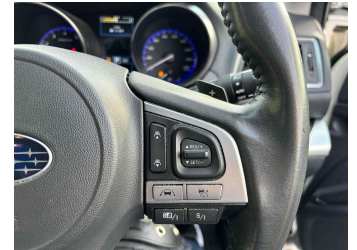

Purchase Price
Includes GST, Registration & Licensing

$20,995

Finance may be available on this vehicle. Ask one of our friendly staff for more information.

Darryl Phillips
MOTOR COMPANY

Gain peace of mind with Mechanical Breakdown Insurance. **Ask us how.**

Ji JANSSEN
INSURANCE

Top features

- » 4WD
- » ABS Brakes
- » Air Bag(s)
- » Air Conditioning
- » Alloys
- » Central Locking
- » Climate Control
- » Cruise Control
- » Electric Seats
- » Electric Windows
- » Fog Lights
- » Heated Seats
- » Immobiliser
- » Leather Seats
- » Overdrive
- » Paddle Shift
- » Rear Wiper
- » Reversing Camera

Body Style
5 door, Hatchback

Odometer
95,753 km

Engine
2500 cc

Fuel Type
Petrol

Transmission
Automatic

Wheels
-

VIN
-

Interior
Charcoal

Safety
-

Reg No.

-

Ext Colour
White Pearl

History

-

Seats
5 seats

CO2 Emissions

-

Energy Economy

-

Stock ID: 18965

Darryl Phillips
MOTOR COMPANY

Darryl Phillips Motor Company | Phone 03 3082441 | Email terence@dpmc.co.nz
600 East Street, Ashburton 7700, New Zealand
www.darrylphillips.co.nz