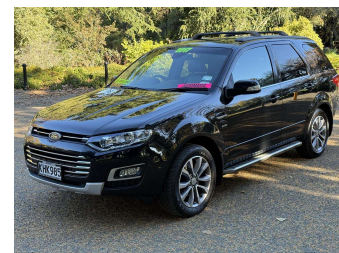

# 2017 Ford Territory Titanium

Purchase Price **\$14,995**  
Includes GST, Registration & Licensing

Finance may be available on this vehicle. Ask one of our friendly staff for more information.

Gain peace of mind with Mechanical Breakdown Insurance. **Ask us how.**

Body Style  
**5 door, SUV / 4x4**

Odometer  
**151,600 km**

Engine  
**2700 cc**

Fuel Type  
**Diesel**

Transmission  
**Automatic**

Wheels  
-

VIN  
**6FPAAAJGATGL29375**

Interior  
**Charcoal**