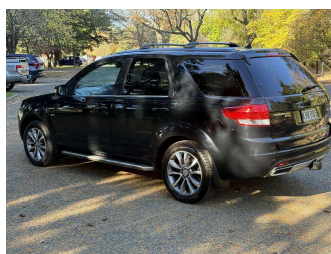

# 2017 Ford Territory Titanium

Purchase Price **\$14,995**  
Includes GST, Registration & Licensing

Finance may be available on this vehicle. Ask one of our friendly staff for more information.

Gain peace of mind with Mechanical Breakdown Insurance. **Ask us how.**

Body Style  
**5 door, SUV / 4x4**

Odometer  
**151,600 km**

Engine  
**2700 cc**

Fuel Type  
**Diesel**

Transmission  
**Automatic**

Wheels  
-

VIN  
**6FPAAAJGATGL29375**

Interior  
**Charcoal**