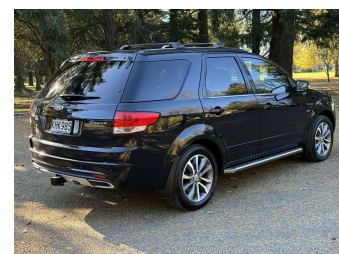

# 2017 Ford Territory Titanium

Purchase Price **\$14,995**  
Includes GST, Registration & Licensing

Finance may be available on this vehicle. Ask one of our friendly staff for more information.

Gain peace of mind with Mechanical Breakdown Insurance. **Ask us how.**

Body Style  
**5 door, SUV / 4x4**

Odometer  
**151,600 km**

Engine  
**2700 cc**

Fuel Type  
**Diesel**

Transmission  
**Automatic**

Wheels  
-

VIN  
**6FPAAAJGATGL29375**

Interior  
**Charcoal**