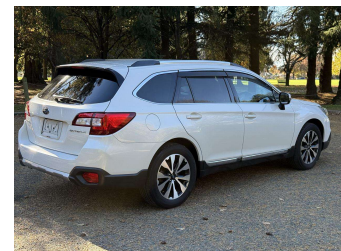

2015 Subaru Outback LIMITED

Darryl Phillips
MOTOR COMPANY
Ph. 03 308 2441 M. 027 275 8617 www.darrylphillips.co.nz

- Trade Ins are welcome**
Easy straight forward process
- Easy & Fast Finance**
Quick & Affordable
- Car Insurance**
Comprehensive, easy & simple
- Extended Warranties**
Coverage for up to 5 years

Body Style
5 door, Station Wagon

Odometer
114,000 km

Engine
2500 cc

Fuel Type
Petrol

Transmission
Automatic

Wheels
-

VIN
7AT0GF0BX26005570

Interior
Charcoal