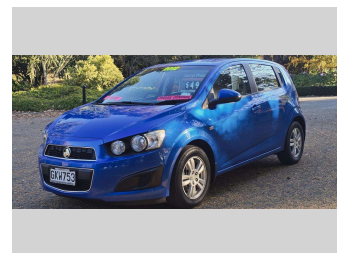

2012 Holden Barina

Darryl Phillips
MOTOR COMPANY
Ph. 03 308 2441 M. 027 275 8617 www.darrylphillips.co.nz

- Trade Ins are welcome**
Easy straight forward process
- Easy & Fast Finance**
Quick & Affordable
- Car Insurance**
Comprehensive, easy & Simple
- Extended Warranties**
Coverage for up to 3 years

Body Style
5 door, Hatchback

Odometer
226,600 km

Engine
1600 cc

Fuel Type
Petrol

Transmission
Automatic

Wheels
-

VIN
KL3TA48E9CB117036

Interior
Charcoal