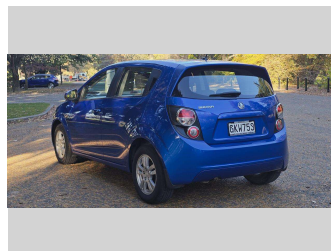

2012 Holden Barina

Darryl Phillips
MOTOR COMPANY
Ph. 03 308 2441 M. 027 275 8617 www.darrylphillips.co.nz

- Trade Ins are welcome**
Easy straight forward process
- Easy & Fast Finance**
Quick & Affordable
- Car Insurance**
Comprehensive, easy & Simple
- Extended Warranties**
Coverage for up to 3 years

Purchase Price
Includes GST, Registration & Licensing

\$4,995

Finance may be available on this vehicle. Ask one of our friendly staff for more information.

Gain peace of mind with Mechanical Breakdown Insurance. **Ask us how.**

Body Style
5 door, Hatchback

Odometer
226,600 km

Engine
1600 cc

Fuel Type
Petrol

Transmission
Automatic

Wheels
-

VIN
KL3TA48E9CB117036

Interior
Charcoal