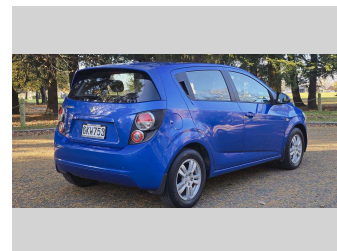

2012 Holden Barina

Darryl Phillips
MOTOR COMPANY
Ph. 03 308 2441 M. 027 275 8617 www.darrylphillips.co.nz

- Trade Ins are welcome**
Easy straight forward process
- Easy & Fast Finance**
Quick & Affordable
- Car Insurance**
Comprehensive, easy & Simple
- Extended Warranties**
Coverage for up to 3 years

Purchase Price
Includes GST, Registration & Licensing

\$4,995

Finance may be available on this vehicle. Ask one of our friendly staff for more information.

Gain peace of mind with Mechanical Breakdown Insurance. **Ask us how.**

Body Style
5 door, Hatchback

Odometer
226,600 km

Engine
1600 cc

Fuel Type
Petrol

Transmission
Automatic

Wheels
-

VIN
KL3TA48E9CB117036

Interior
Charcoal