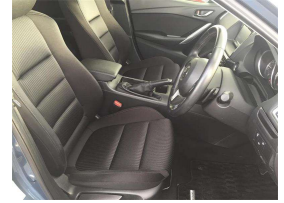

2013 Mazda Atenza 20S