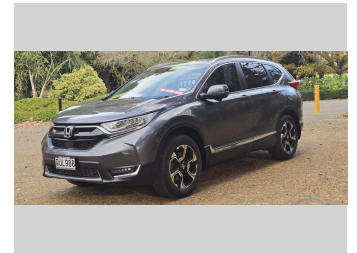

2018 Honda CR-V AWD SPORT SENSING

Darryl Phillips
MOTOR COMPANY
Ph. 03 308 2441 M. 027 275 8617 www.darrylphillips.co.nz

- Trade ins are welcome**
Easy straight forward process
- Easy & Fast Finance**
Quick & Affordable
- Car Insurance**
Comprehensive, easy & simple
- Extended Warranties**
Coverage for up to 5 years

Body Style
5 door, SUV / 4x4

Odometer
72,000 km

Engine
1500 cc

Fuel Type
Petrol

Transmission
Automatic

Wheels
-

VIN
MRHRW2850JP066774

Interior
Charcoal